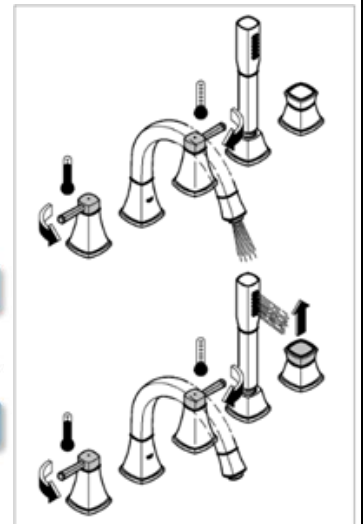

**"Grandera"**  
**5-hole bath/shower combination**

- ceramic headparts 1/2", 90°
- **GROHE StarLight** chrome finish
- Consisting of:
  - pre-assembled spout fixing
  - single lever mixer operating element
  - bath spout with mousseur and diverter bath/shower
  - Grandera hand shower 7.6 l/min
  - metal shower hose
  - flexible connection hoses
  - connection for shower hose
  - protected against backflow
  - can be used with 29 037 000

GROHE scratch resistance

×10  
 Chrome PVD

Pos.-nr.	Prod. description	Order-nr.
1	Handle pair	48325000
2	Ceramic headpart 3/4"	45888000
3	Ceramic headpart 3/4"	45887000
4	Valve seat 3/4"	45345000
5	Diverter knob	48216IG0
6	Diverter	45443000
6.1	Sealing washer Ø 6 x Ø 2	0128300M
6.2	Sealing washer	0120500M
7	Replacement kit for shank fastening	45444000
8	Mousseur	13952G00
9	Dirt strainer	0700200M
10	Cone nut	08864000
11	Connecting hose	48018000
12	Connecting hose	48019000
13	Compression spring	00869000
14	Non-return valve	08565000
15	Connecting hose	07300000
16	Metal shower hose	28146000
17	Socket spanner	19332000*