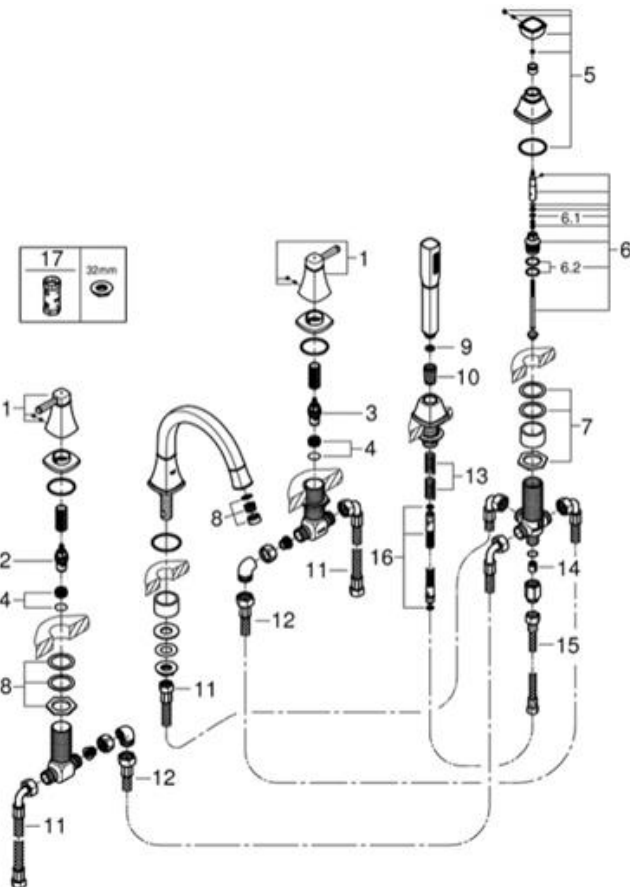

## SANITARY WARE SPECIFICATION SHEET

Item Descriptions	GROHE (Germany) "Grandera" 5-hole bath/shower combination
Dimensions	L214 x W480 x H255 mm
Model	19919000
Finish / Material	Chrome Plated
Country of origin	Germany
Manufacturer	GROHE Limited
Supplier	Acme Sanitary Ware Co. Ltd Mr. Eric Wong/ Mr. Don Yuen
Contact Tel/Fax	(852) 2388-7171 / (852) 2710-8012
E-mail	acme@acmesanitary.com.hk
Website	www.acmesanitary.com.hk

**"Grandera"**  
**5-hole bath/shower combination**

- ceramic headparts 1/2", 90°
- **GROHE StarLight** chrome finish
- Consisting of:
  - pre-assembled spout fixing
  - single lever mixer operating element
  - bath spout with mousseur and diverter bath/shower
  - Grandera hand shower 7.6 l/min
  - metal shower hose
  - flexible connection hoses
  - connection for shower hose
  - protected against backflow
  - can be used with 29 037 000

GROHE scratch resistance

×10  
 Chrome PVD

Pos.-nr.	Prod. description	Order-nr.
1	Handle pair	48325000
2	Ceramic headpart 3/4"	45888000
3	Ceramic headpart 3/4"	45887000
4	Valve seat 3/4"	45345000
5	Diverter knob	48216IG0
6	Diverter	45443000
6.1	Sealing washer Ø 6 x Ø 2	0128300M
6.2	Sealing washer	0120500M
7	Replacement kit for shank fastening	45444000
8	Mousseur	13952G00
9	Dirt strainer	0700200M
10	Cone nut	08864000
11	Connecting hose	48018000
12	Connecting hose	48019000
13	Compression spring	00869000
14	Non-return valve	08565000
15	Connecting hose	07300000
16	Metal shower hose	28146000
17	Socket spanner	19332000*