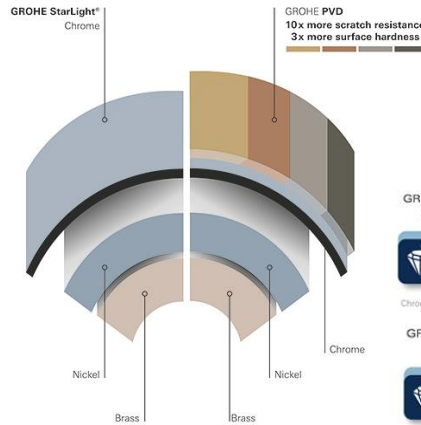

PROJECT		REF		REV	ITEM CODE	
LOCATION		DATE			PAGE	

SANITARY WARE SPECIFICATION SHEET

GROHE GRANDERA

TOMORROW'S GRAND STYLE

The GROHE Grandera collection is both a homage to an age of grandeur long past and an affirmation of modern sensibility, combining the highest standards of quality and craftsmanship with a love of detail and comfort.

Stylistically, the Grandera collection can be combined with a wide range of bathroom furnishings, with the added flexibility of two colors – chrome and chrome / gold.

GROHE surface hardness

×3
Chrome PVD

GROHE scratch resistance

×10
Chrome PVD